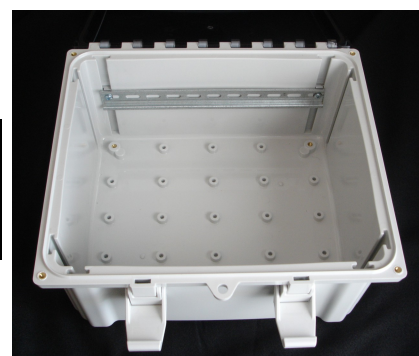

Made in the USA

UL/cUL-508A  
UL/cUL-50E

Type 3R,4,4X,12  
File: E319779

**Polycarbonate Enclosures** -Protection from dust, rain, sleet, snow, splashing water, waves, hose directed water with superior impact and flame protection!

## Heartland Series – Side Mount Solutions

- Increases usable space
- Provides more mounting options
  - DIN rails
  - Side panels
  - Equipment
- Aluminum slot nuts
  - Variable mounting heights
  - 10/32 machine screw