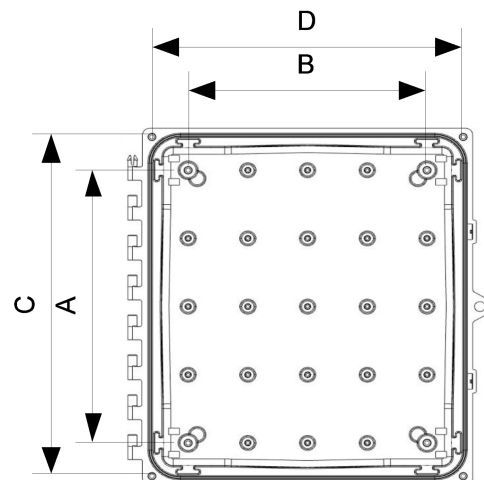

Made in the USA

UL/cUL-508A  
UL/cUL-50E

Type 3R,4,4X,12  
File: E319779

**Polycarbonate Enclosures** -Protection from dust, rain, sleet, snow, splashing water, waves, hose directed water with superior impact and flame protection!

## Heartland Series – Side Mount Solutions

- Increases usable space
- Provides more mounting options
  - DIN rails
  - Side panels
  - Equipment
- Aluminum slot nuts
  - Variable mounting heights
  - 10/32 machine screw

Dimensions (inches)

Enclosure	A x B	C	D	E	F	G	H	I	Back Panel	Sub-Panel
6x6x4	4.25x4.25	6.75	6.75	5.7	5.7	6.3	5	6.3	4.75x4.75	5.625x5.625
8x6x4	6.25x4.25	8.75	6.75	9.4	5.7	8.3	5	6.3	6.75x4.75	7.625x5.625
10x8x4	8.25x6.25	10.75	8.75	11.4	6.2	10.3	5.5	8.3	8.75x6.75	9.625x7.625
12x10x6	10.25x8.25	12.75	10.75	13.4	7.7	12.3	7	10.3	10.75x8.75	11.625x9.625
14x12x6	12.25x10.25	14.75	12.75	15.4	7.7	14.3	7	12.3	12.75x10.75	13.625x11.625
16x14x8	14.25x12.25	16.75	14.75	17.4	9.7	16.3	9	14.3	14.75x12.75	15.625x13.625
18x16x10	16.25x14.25	18.75	16.75	19.4	11.7	18.3	11	16.3	16.75x14.75	17.625x15.625