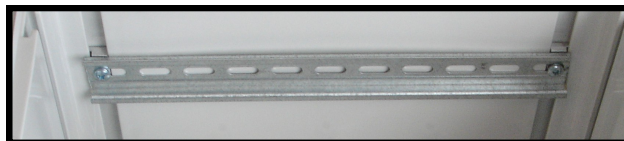

Made in the USA

UL/cUL-508A  
UL/cUL-50E

Type 3R,4,4X,12  
File: E319779

**Polycarbonate Enclosures** -Protection from dust, rain, sleet, snow, splashing water, waves, hose directed water with superior impact and flame protection!

## Heartland Series – Side Mount Solutions

- Increases usable space
- Provides more mounting options
  - DIN rails
  - Side panels
  - Equipment
- Aluminum slot nuts
  - Variable mounting heights
  - 10/32 machine screw