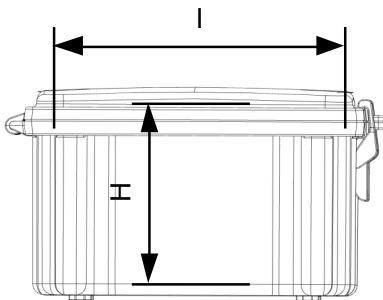

Heartland Series Enclosures

- Best NEMA 4X non-metallic enclosure available today
- Clear and opaque lids
- Rated IP68
- Rated Type 3R, 4, 4X, 12
- Rated F1 UV-light
- Rated 5VA flammability
- Easy to remove lid
- High performance inserts
- Integrated lock hasp
- Molded in bosses
- Multi-directional mounting feet
- Latches and hinges do not penetrate enclosure
- Flush-fit side mount swing panel and DIN rail system

Dimensions (inches)

Enclosure	A x B	C	D	E	F	G	H	I	Back Panel	Sub-Panel
6x6x4	4.25x4.25	6.75	6.75	5.7	5.7	6.3	5	6.3	4.75x4.75	5.625x5.625
8x6x4	6.25x4.25	8.75	6.75	9.4	5.7	8.3	5	6.3	6.75x4.75	7.625x5.625
10x8x4	8.25x6.25	10.75	8.75	11.4	6.2	10.3	5.5	8.3	8.75x6.75	9.625x7.625
12x10x6	10.25x8.25	12.75	10.75	13.4	7.7	12.3	7	10.3	10.75x8.75	11.625x9.625
14x12x6	12.25x10.25	14.75	12.75	15.4	7.7	14.3	7	12.3	12.75x10.75	13.625x11.625
16x14x8	14.25x12.25	16.75	14.75	17.4	9.7	16.3	9	14.3	14.75x12.75	15.625x13.625
18x16x10	16.25x14.25	18.75	16.75	19.4	11.7	18.3	11	16.3	16.75x14.75	17.625x15.625