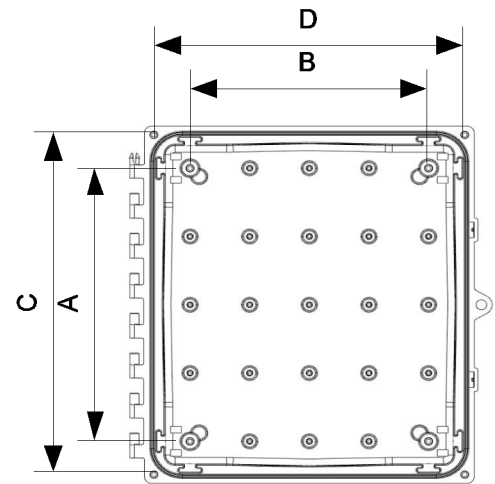

Made in the USA

UL/cUL-508A
UL/cUL-50E

Type 3R,4,4X,12
File: E319779

Rated IP68

Polycarbonate Enclosures -Protection from dust, rain, sleet, snow, splashing water, waves, hose directed water with superior impact and flame protection!

Heartland Series Enclosures

- Best NEMA 4X non-metallic enclosure available today
- Clear and opaque lids
- Rated IP68
- Rated Type 3R, 4, 4X, 12
- Rated F1 UV-light
- Rated 5VA flammability
- Easy to remove lid
- High performance inserts
- Integrated lock hasp
- Molded in bosses
- Multi-directional mounting feet
- Latches and hinges do not penetrate enclosure
- Flush-fit side mount swing panel and DIN rail system

Dimensions (inches)

Enclosure	A x B	C	D	E	F	G	H	I	Back Panel	Sub-Panel
6x6x4	4.25x4.25	6.75	6.75	5.7	5.7	6.3	5	6.3	4.75x4.75	5.625x5.625
8x6x4	6.25x4.25	8.75	6.75	9.4	5.7	8.3	5	6.3	6.75x4.75	7.625x5.625
10x8x4	8.25x6.25	10.75	8.75	11.4	6.2	10.3	5.5	8.3	8.75x6.75	9.625x7.625
12x10x6	10.25x8.25	12.75	10.75	13.4	7.7	12.3	7	10.3	10.75x8.75	11.625x9.625
14x12x6	12.25x10.25	14.75	12.75	15.4	7.7	14.3	7	12.3	12.75x10.75	13.625x11.625
16x14x8	14.25x12.25	16.75	14.75	17.4	9.7	16.3	9	14.3	14.75x12.75	15.625x13.625
18x16x10	16.25x14.25	18.75	16.75	19.4	11.7	18.3	11	16.3	16.75x14.75	17.625x15.625