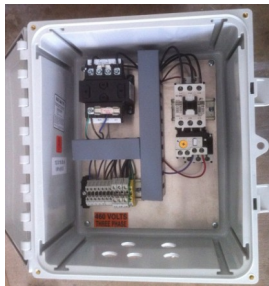

Made in the USA

UL/cUL-508A
UL/cUL-50E

Type 3R,4,4X,12
File: E319779

Rated IP68

Polycarbonate Enclosures -Protection from dust, rain, sleet, snow, splashing water, waves, hose directed water with superior impact and flame protection!

Heartland Series Enclosures

- Best NEMA 4X non-metallic enclosure available today
- Clear and opaque lids
- Rated IP68
- Rated Type 3R, 4, 4X, 12
- Rated F1 UV-light
- Rated 5VA flammability
- Easy to remove lid
- High performance inserts
- Integrated lock hasp
- Molded in bosses
- Multi-directional mounting feet
- Latches and hinges do not penetrate enclosure
- Flush-fit side mount swing panel and DIN rail system