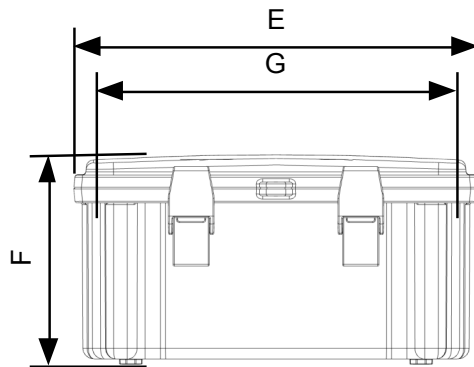

Heartland Series Enclosures

- Best NEMA 4X non-metallic enclosure available today
- Clear and opaque lids
- Rated IP68
- Rated Type 3R, 4, 4X, 12
- Rated F1 UV-light
- Rated 5VA flammability
- Easy to remove lid
- High performance inserts
- Integrated lock hasp
- Molded in bosses
- Multi-directional mounting feet
- Latches and hinges do not penetrate enclosure
- Flush-fit side mount swing panel and DIN rail system

Dimensions (inches)

Enclosure	A x B	C	D	E	F	G	H	I	Back Panel	Sub-Panel
6x6x4	4.25x4.25	6.75	6.75	5.7	5.7	6.3	5	6.3	4.75x4.75	5.625x5.625
8x6x4	6.25x4.25	8.75	6.75	9.4	5.7	8.3	5	6.3	6.75x4.75	7.625x5.625
10x8x4	8.25x6.25	10.75	8.75	11.4	6.2	10.3	5.5	8.3	8.75x6.75	9.625x7.625
12x10x6	10.25x8.25	12.75	10.75	13.4	7.7	12.3	7	10.3	10.75x8.75	11.625x9.625
14x12x6	12.25x10.25	14.75	12.75	15.4	7.7	14.3	7	12.3	12.75x10.75	13.625x11.625
16x14x8	14.25x12.25	16.75	14.75	17.4	9.7	16.3	9	14.3	14.75x12.75	15.625x13.625
18x16x10	16.25x14.25	18.75	16.75	19.4	11.7	18.3	11	16.3	16.75x14.75	17.625x15.625