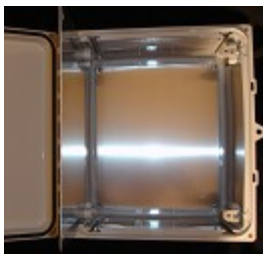

Swing Panel System

The Attabox swing panel system provides for a variable height, multi-directional, swinging or dead-front panel. Panels are available in aluminum, ABS, or polycarbonate

BENEFIT—End users are have flexibility to design and package internal equipment to meet many specifications.